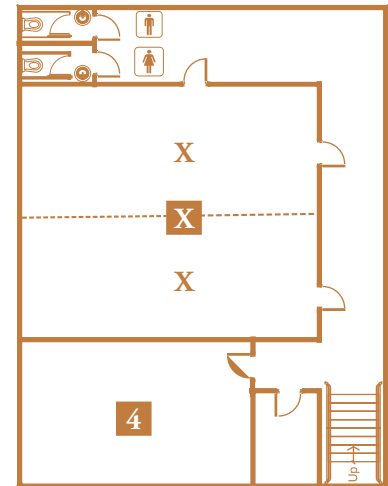

A/V & Conference Services

Classroom

Rounds

Theater

*Images are for demonstrating set-up style only.

RHODODENDRON 4

ROOMS	ROOM SIZE	CLASSROOM	ROUNDS	THEATER
4	28'x24'	Fixed		

Numbers shown are maximum occupancy per space.

2ND FLOOR

NOTE: Initial room set-up is free. Each subsequent room change is \$100 (+15% service charge).

Audio-Visual Equipment Rentals

prices are per day and do not include 15% service charge

Item	Price	Item	Price
PODIUM	N/C	CD PLAYER (DECK)	\$15
EXTENSION CORD	N/C	FLIPCHART W/ EASEL AND MARKERS	\$15
WHITEBOARD WITH MARKERS	N/C	DVD	\$20
PROJECTION SCREEN	\$5	TV	\$20
WIRED MIC WITH STAND & CABLE**	\$10	VIDEO PROJECTOR W/SCREEN	\$80

**Conference space is equipped with 1 wired mic and stand.