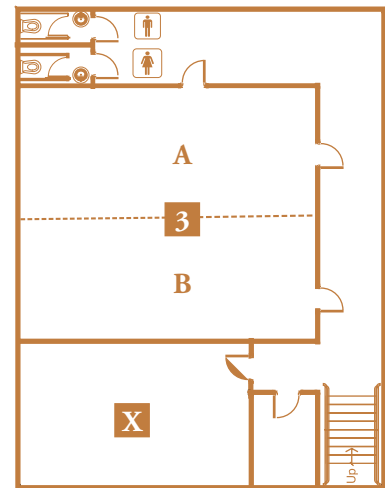

A/V & Conference Services

Classroom

Rounds

Theater

*Images are for demonstrating set-up style only.

RHODODENDRON 3

ROOMS	ROOM SIZE	CLASSROOM	ROUNDS	THEATER
3 A-B	52'x35'	72	120	150
3 A-B (each)	35'x26'	36	48	72

Numbers shown are maximum occupancy per space.

2ND FLOOR

NOTE: Initial room set-up is free. Each subsequent room change is \$100 (+15% service charge).

Audio-Visual Equipment Rentals

prices are per day and do not include 15% service charge

**Conference space is equipped with 1 wired mic and stand.