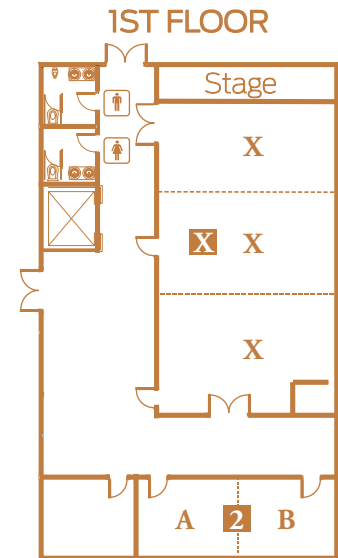

NOTE: Initial room set-up is free. Each subsequent room change is $100 (+15% service charge).

Audio-Visual Equipment Rentals

prices are per day and do not include 15% service charge

Item	Price	Item	Price
PODIUM	N/C	CD PLAYER (DECK)	$15
EXTENSION CORD	N/C	FLIPCHART W/ EASEL AND MARKERS	$15
WHITEBOARD WITH MARKERS	N/C	DVD	$20
PROJECTION SCREEN	$5	TV	$20
WIRED MIC WITH STAND & CABLE**	$10	VIDEO PROJECTOR W/SCREEN	$80

**Conference space is equipped with 1 wired mic and stand.