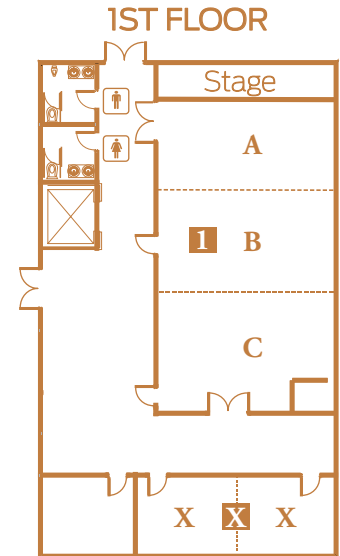

NOTE: Initial room set-up is free. Each subsequent room change is $100 (+15% service charge).

Audio-Visual Equipment Rentals

prices are per day and do not include 15% service charge

Item	Price	Item	Price
PODIUM	N/C	CD PLAYER (DECK)	$15
EXTENSION CORD	N/C	FLIPCHART W/ EASEL AND MARKERS	$15
WHITEBOARD WITH MARKERS	N/C	DVD	$20
PROJECTION SCREEN	$5	TV	$20
WIRED MIC WITH STAND & CABLE**	$10	VIDEO PROJECTOR W/SCREEN	$80

**Conference space is equipped with 1 wired mic and stand.