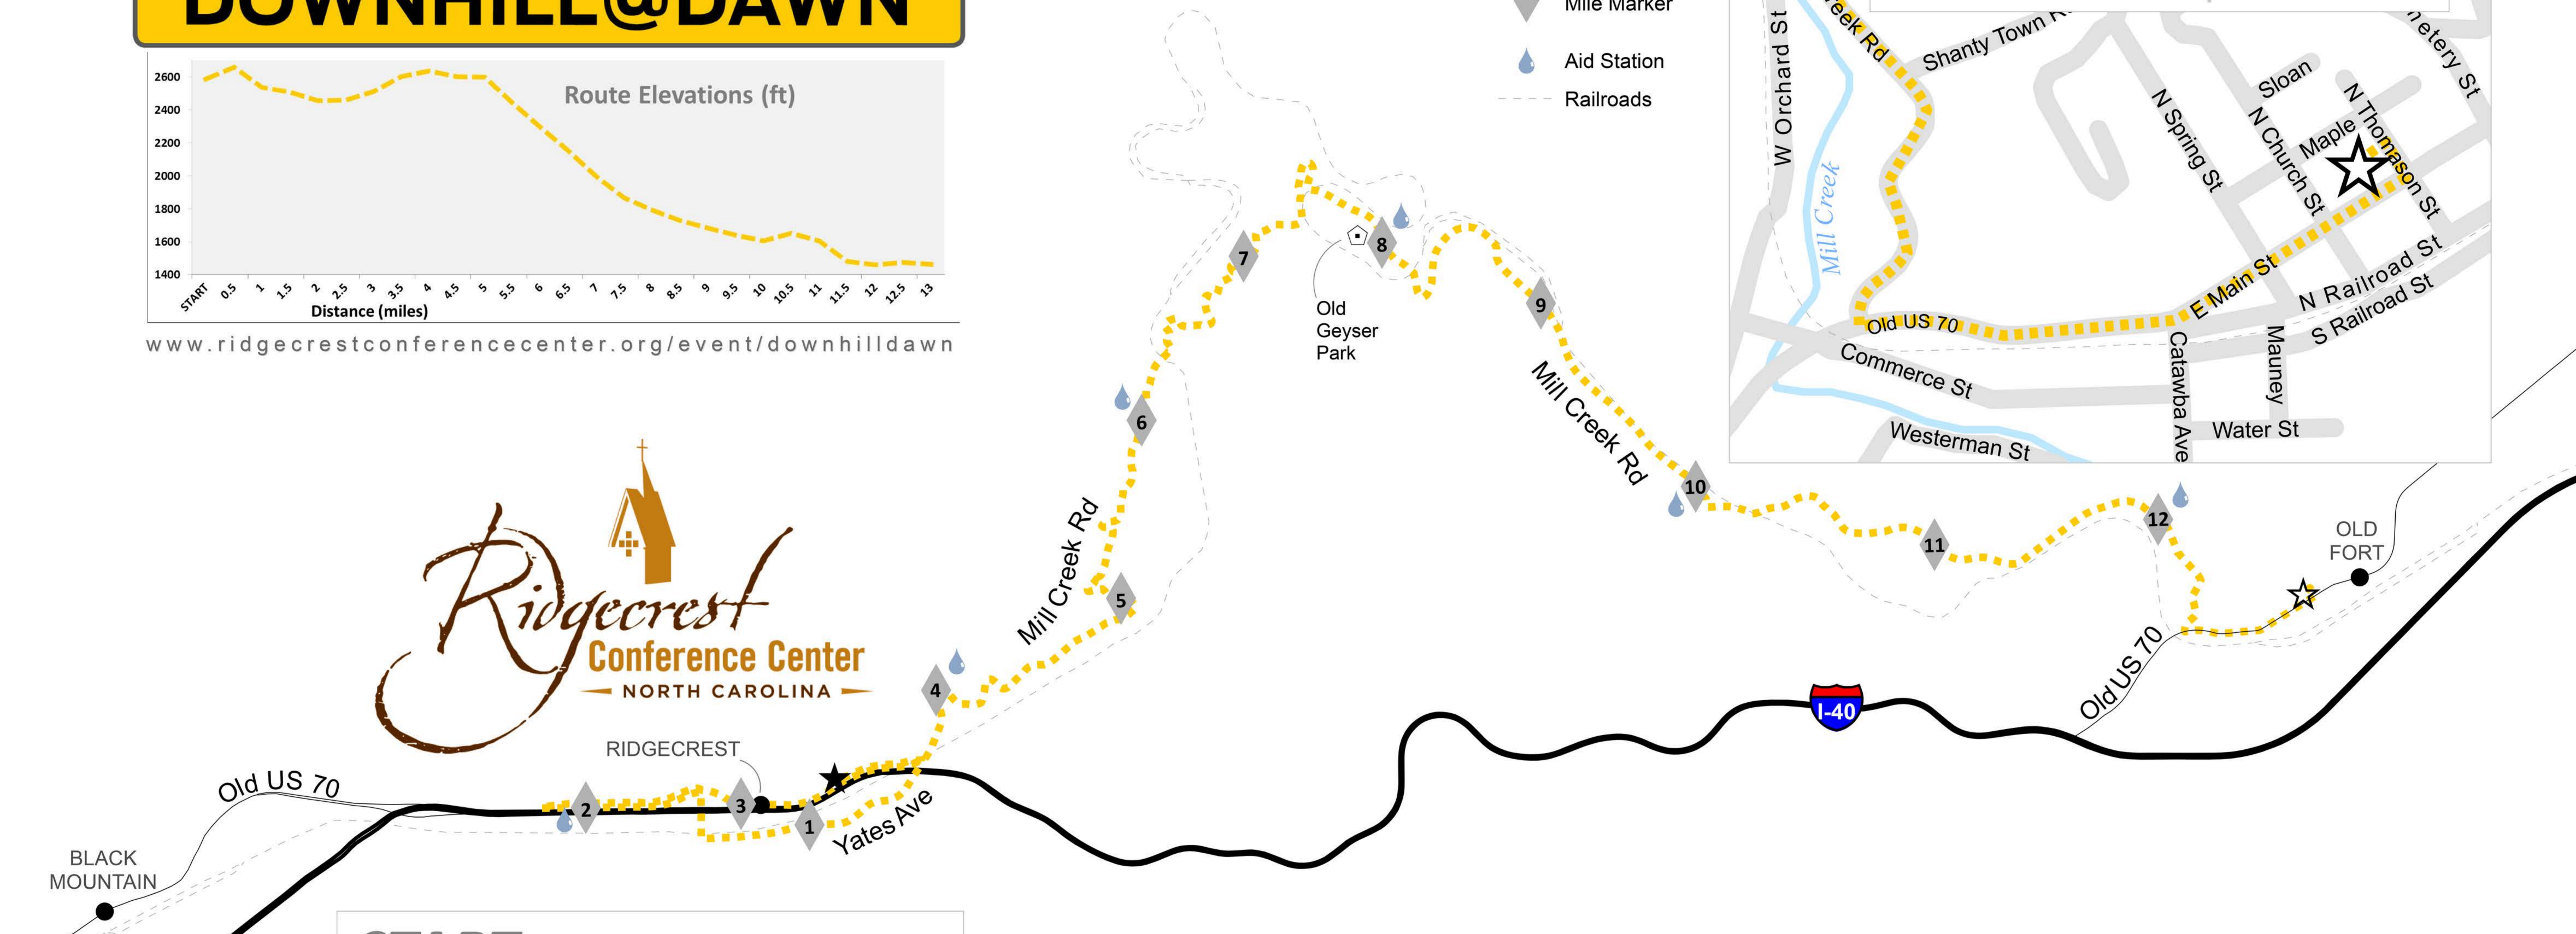

**HALF MARATHON • RIDGECREST, NC**  
**DOWNHILL@DAWN**

[www.ridgecrestconferencecenter.org/event/downhilldawn](http://www.ridgecrestconferencecenter.org/event/downhilldawn)

- ★ Start
- ☆ Finish
- Course
- ◆ Mile Marker
- 💧 Aid Station
- - - Railroads

**START**  
at Ridgecrest Conference Center