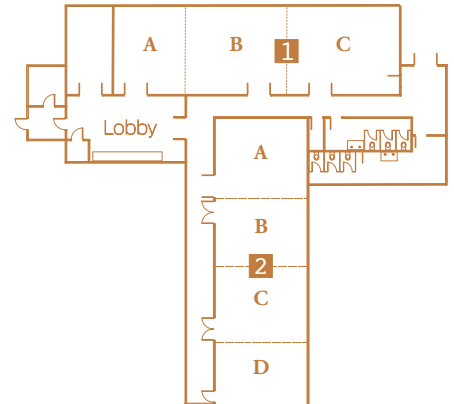

A/V & Conference Services

Classroom

Rounds

Theater

*Images are for demonstrating set-up style only.

DOGWOOD

ROOMS	ROOM SIZE	CLASSROOM	ROUNDS	THEATER
1 A-C	32'x92'	132	152	200
1 A	32'x23'	27	48	50
1 B	32'x25'	36	48	60
1 C	32'x44'	72	96	90
2 A - D	28'x118'		200	
2 A-D (each)	28'x29'	36	32	50

Numbers shown are maximum occupancy per space.

NOTE: Initial room set-up is free. Each subsequent room change is \$100 (+15% service charge).

Audio-Visual Equipment Rentals

prices are per day and do not include 15% service charge

**Conference space is equipped with 1 wired mic and stand.