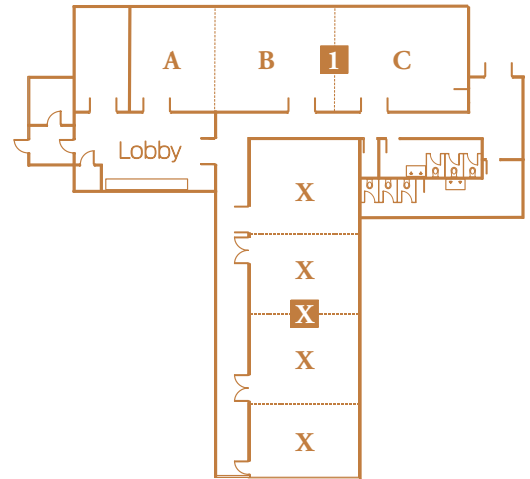

A/V & Conference Services

Classroom

Rounds

Theater

*Images are for demonstrating set-up style only.

DOGWOOD 1

ROOMS	ROOM SIZE	CLASSROOM	ROUNDS	THEATER
1 A-C	32'x92'	132	152	200
1 A	32'x23'	27	48	50
1 B	32'x25'	36	48	60
1 C	32'x44'	72	96	90

Numbers shown are maximum occupancy per space.

NOTE: Initial room set-up is free. Each subsequent room change is \$100 (+15% service charge).

Audio-Visual Equipment Rentals			
prices are per day and do not include 15% service charge			
Item	Price	Item	Price
PODIUM	N/C	CD PLAYER (DECK)	\$15
EXTENSION CORD	N/C	FLIPCHART W/ EASEL AND MARKERS	\$15
WHITEBOARD WITH MARKERS	N/C	DVD	\$20
PROJECTION SCREEN	\$5	TV	\$20
WIRED MIC WITH STAND & CABLE**	\$10	VIDEO PROJECTOR W/SCREEN	\$80

**Conference space is equipped with 1 wired mic and stand.