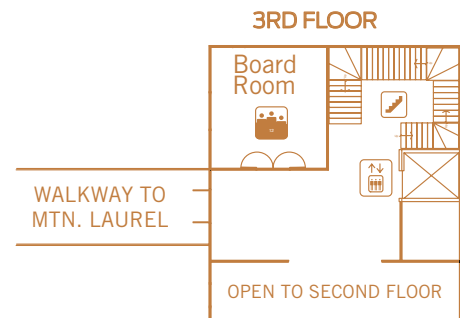

A/V & Conference Services

Classroom

Rounds

Theater

*Images are for demonstrating set-up style only.

JOHNSON SPRING BOARD ROOM

ROOMS	ROOM SIZE	CLASSROOM	ROUNDS	THEATER
Board Room	23'x18'	Fixed		

Numbers shown are maximum occupancy per space.

NOTE: Initial room set-up is free. Each subsequent room change is \$100 (+15% service charge).

Audio-Visual Equipment Rentals			
prices are per day and do not include 15% service charge			
Item	Price	Item	Price
PODIUM	N/C	CD PLAYER (DECK)	\$15
EXTENSION CORD	N/C	FLIPCHART W/ EASEL AND MARKERS	\$15
WHITEBOARD WITH MARKERS	N/C	DVD	\$20
PROJECTION SCREEN	\$5	TV	\$20
WIRED MIC WITH STAND & CABLE**	\$10	VIDEO PROJECTOR W/SCREEN	\$80

**Conference space is equipped with 1 wired mic and stand.